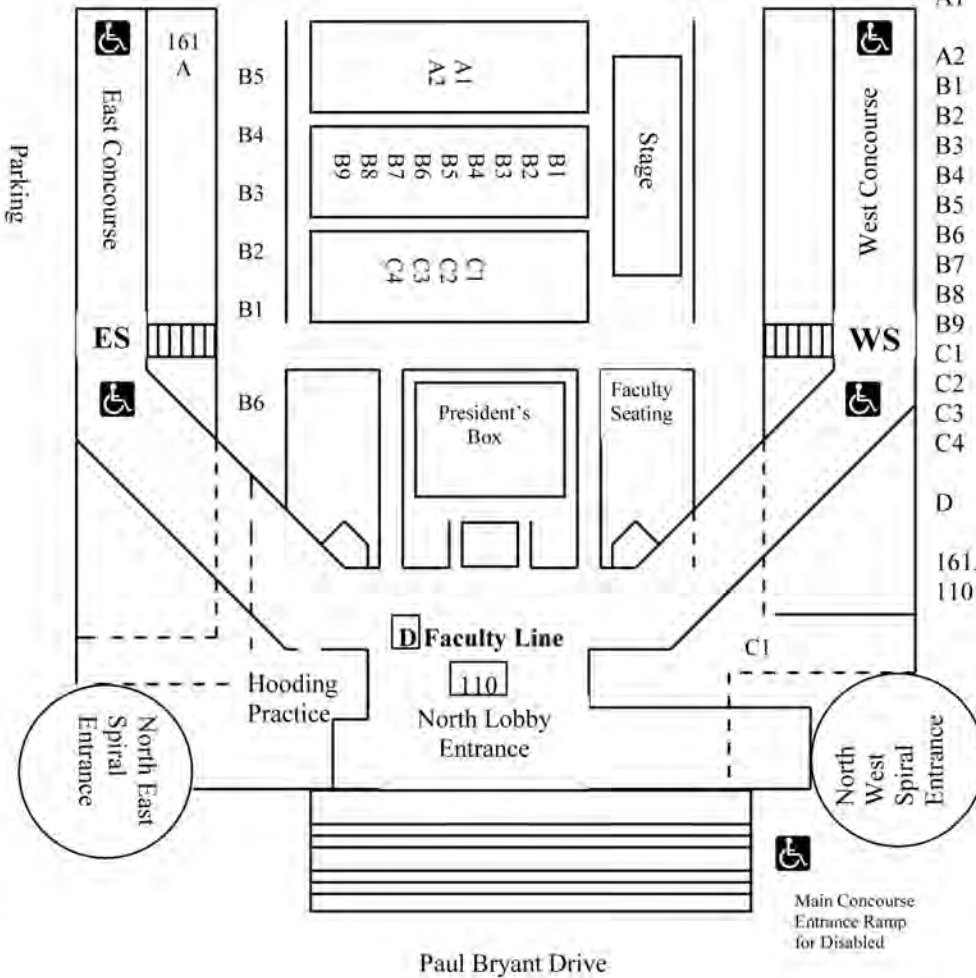

### ALABAMA NATIONAL GUARD

Zachery Gauthier  
Thaddeus Myrick

South East  
Entrance

Commencement Ceremony  
August 7, 2010  
9:00 a.m.  
Coleman Coliseum

Degree candidates who line up at Coleman Coliseum enter the coliseum at the street level through the North East or North West Spiral entrances. Degree candidates who line up at the Crisp Indoor Practice Facility go to the North West side of the coliseum to enter the indoor practice facility. Candidates should proceed to their college or school line up location as indicated on the two diagrams. Information assistants are available to provide direction and assistance.